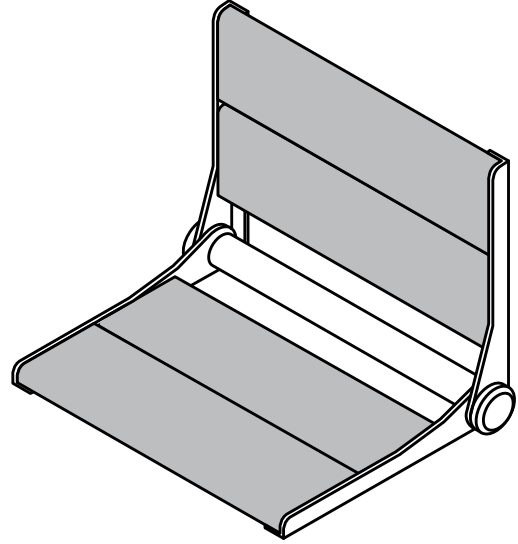

## Fold Down Shower Seat

#### Product Specification

The shower seat shall have a Laminated Bamboo back rest and seating surface. The seating surface shall be 18"/46cm in width if using WSFD-18, or 26"/66cm in width if using WSFD-26. Product back rest shall be removable. Product shall fold up against the wall with a profile of less than 3"/7.62cm. Product shall be held in the folded position using a tension hinge. The product shall be supported by two 15.5"/39.37cm hidden supports. The seat frame shall be constructed of corrosion resistant #304 stainless steel. Product shall have a weight capacity in excess of 500lbs / 227kg.

#### Key Features

- Bamboo Seat and Back Rest
- Fold Away Storage
- Slim Profile (Under 3" when folded)
- Solid Construction and Mounting
- Hidden Mounting Brackets
- 500lbs / 227kg Weight Capacity

### Product Dimensions

Model	A (Back Rest)	B (Seat)	C (Hole Spacing)	D (Overall Width)	Weight
WS18"	17.93" / 45.5cm	17.42" / 44.2cm	16.10" / 40.1cm	19.438" / 49.4cm	16.7lbs / 7.5kg
WS26"	26.520" / 67.4cm	26.010" / 66.1cm	24.69" / 62.7cm	28.028" / 71.2cm	22.2lbs / 10.1kg