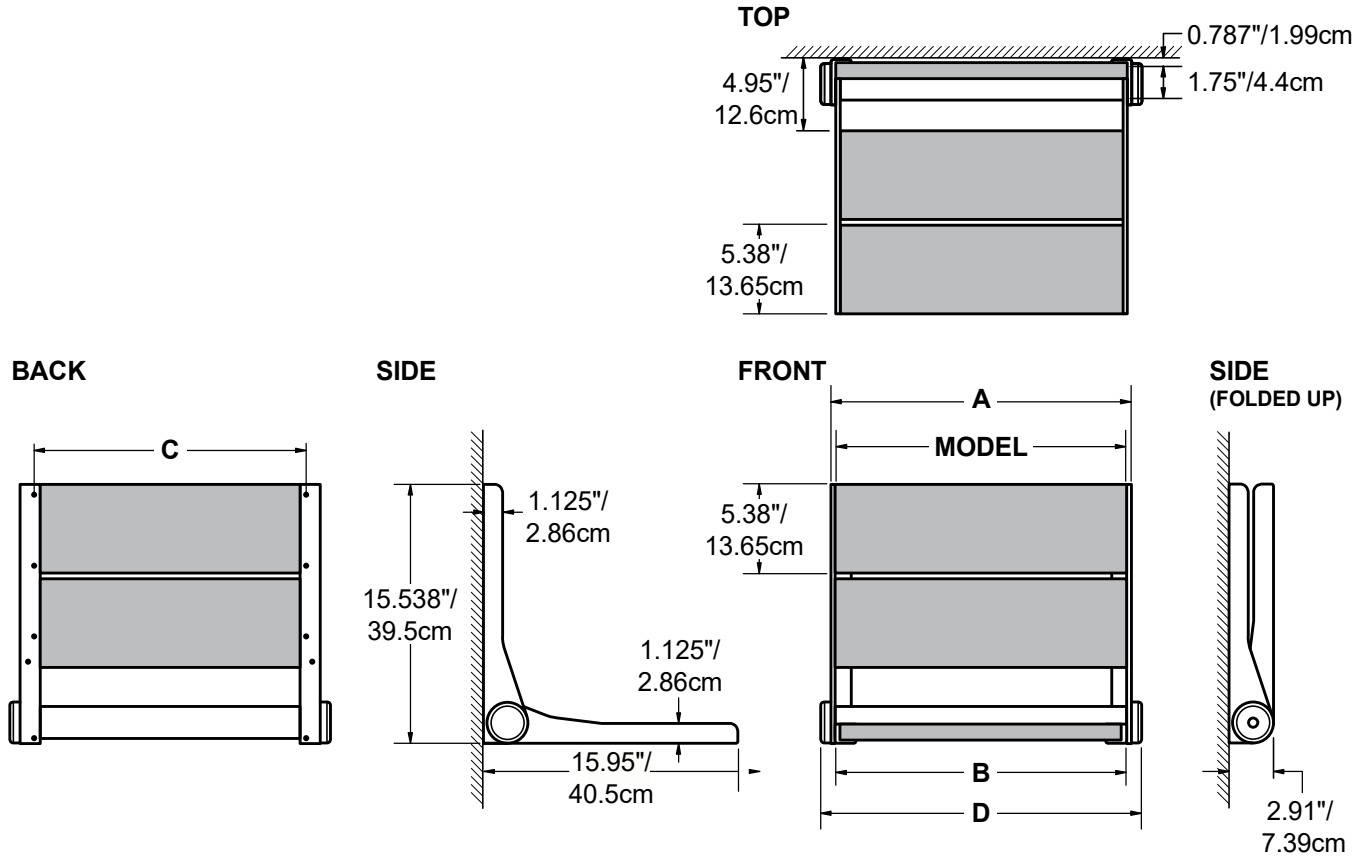

#### Product Specification

The shower seat shall have a Laminated Bamboo back rest and seating surface. The seating surface shall be 18"/46cm in width if using WSFD-18, or 26"/66cm in width if using WSFD-26. Product back rest shall be removable. Product shall fold up against the wall with a profile of less than 3"/7.62cm. Product shall be held in the folded position using a tension hinge. The product shall be supported by two 15.5"/39.37cm hidden supports. The seat frame shall be constructed of corrosion resistant #304 stainless steel. Product shall have a weight capacity in excess of 500lbs / 227kg.

### Product Dimensions

Model	A (Back Rest)	B (Seat)	C (Hole Spacing)	D (Overall Width)	Weight
WS18"	17.93" / 45.5cm	17.42" / 44.2cm	16.10" / 40.1cm	19.438" / 49.4cm	16.7lbs / 7.5kg
WS26"	26.520" / 67.4cm	26.010" / 66.1cm	24.69" / 62.7cm	28.028" / 71.2cm	22.2lbs / 10.1kg

### Shipping Dimensions

Model	Height (H)	Width (W)	Depth (D)	Weight
WSFD-18	17.6875" / 44.9cm	22.5" / 57.15cm	5.25" / 13.3cm	21.7lbs / 9.8kg
WSFD-26	17.6875" / 44.9cm	31.09" / 78.9cm	5.25" / 13.3cm	27.2lbs / 12.3kg